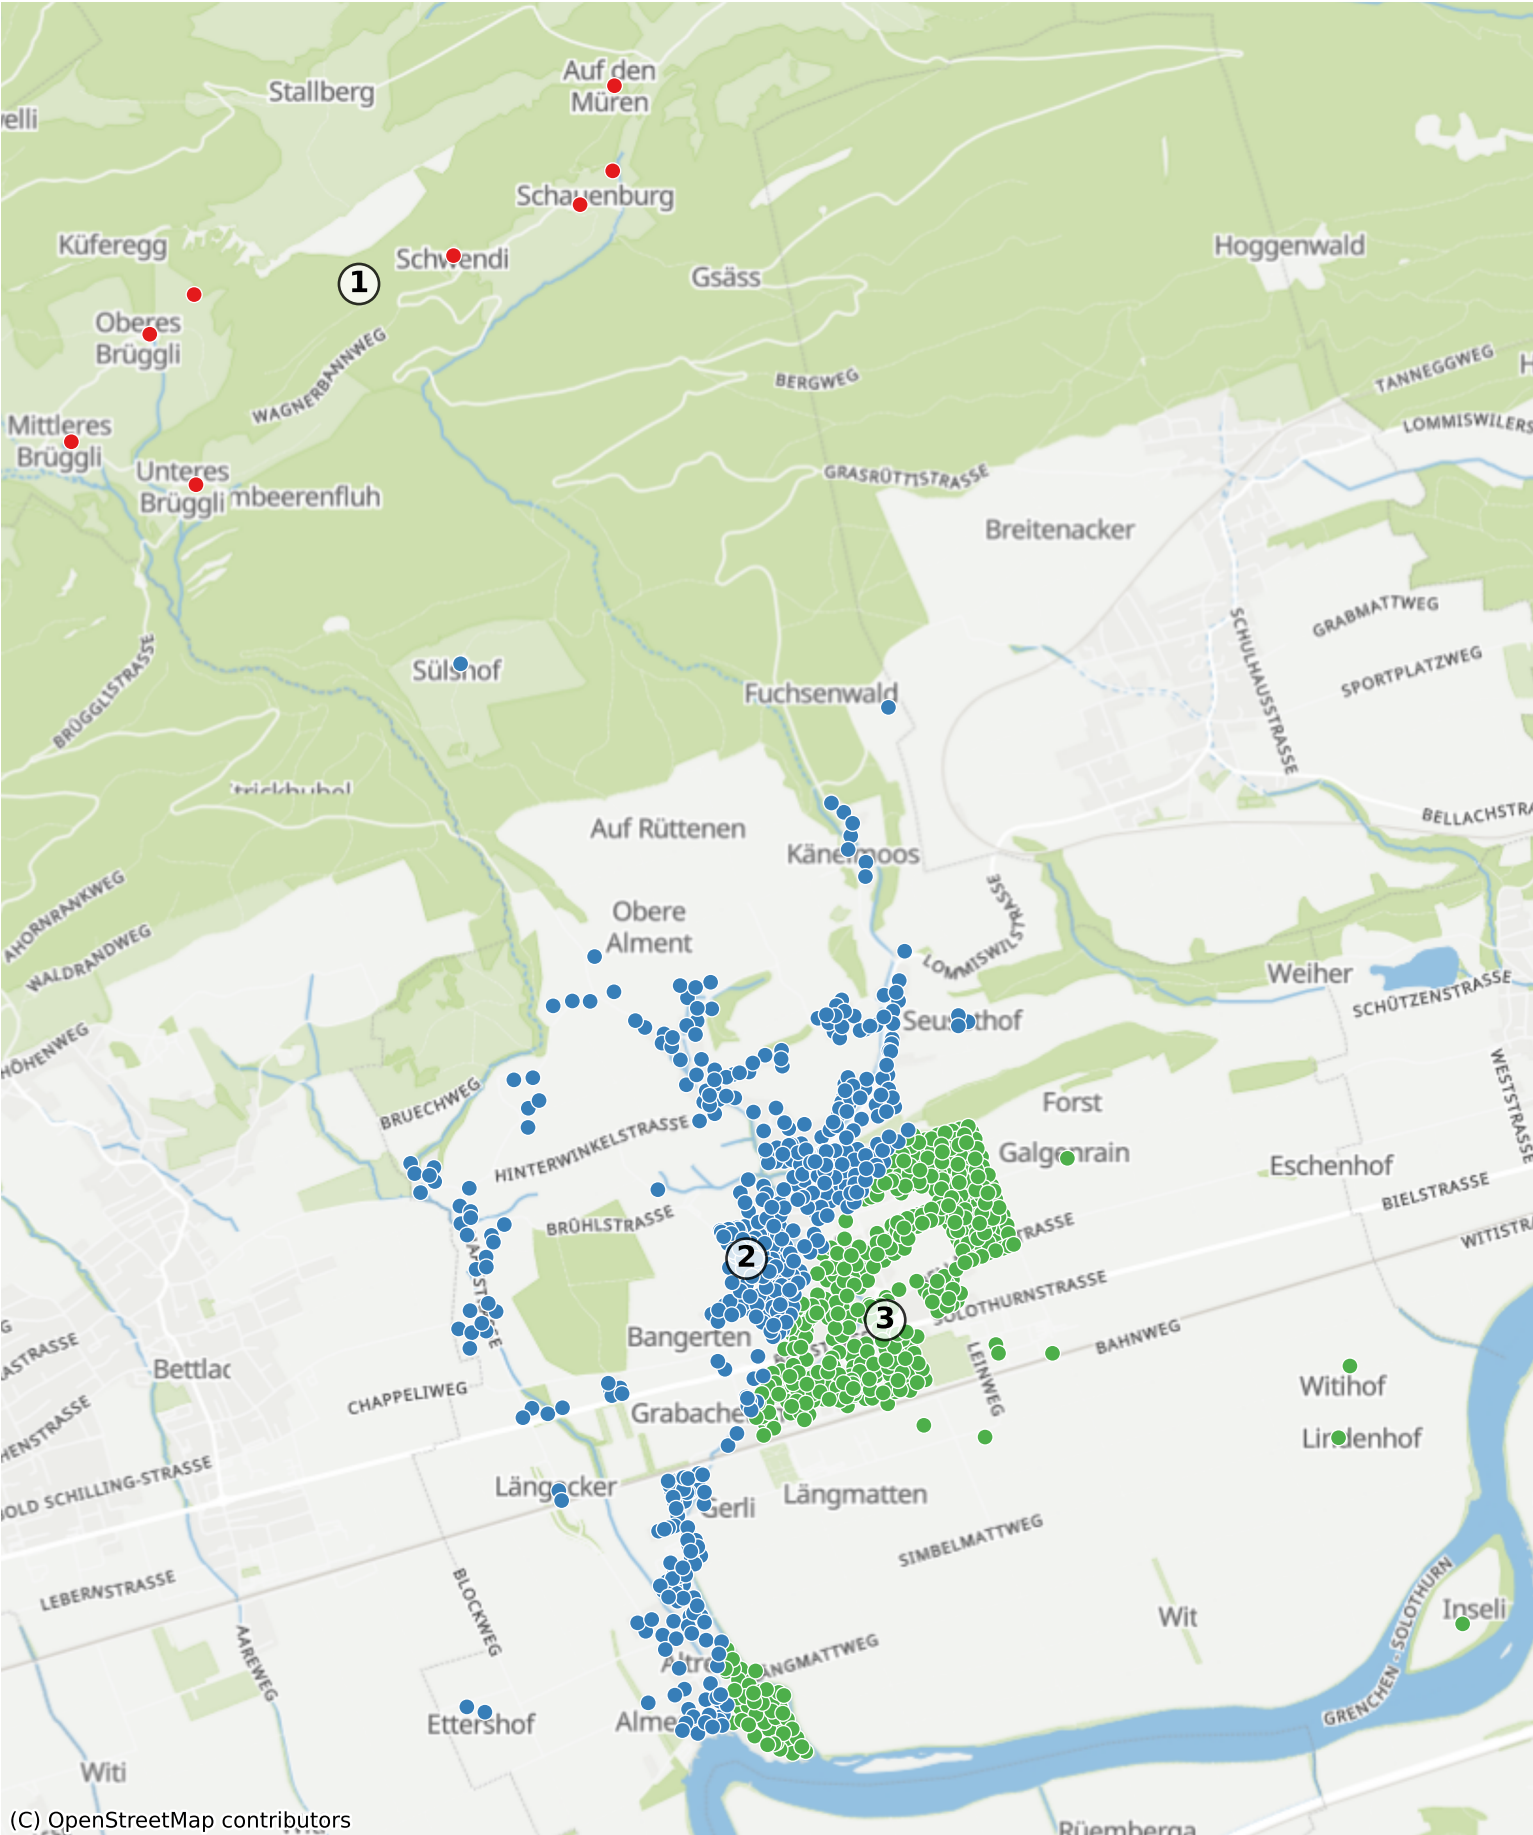

Selzach: 1862 Haushalte

(C) OpenStreetMap contributors