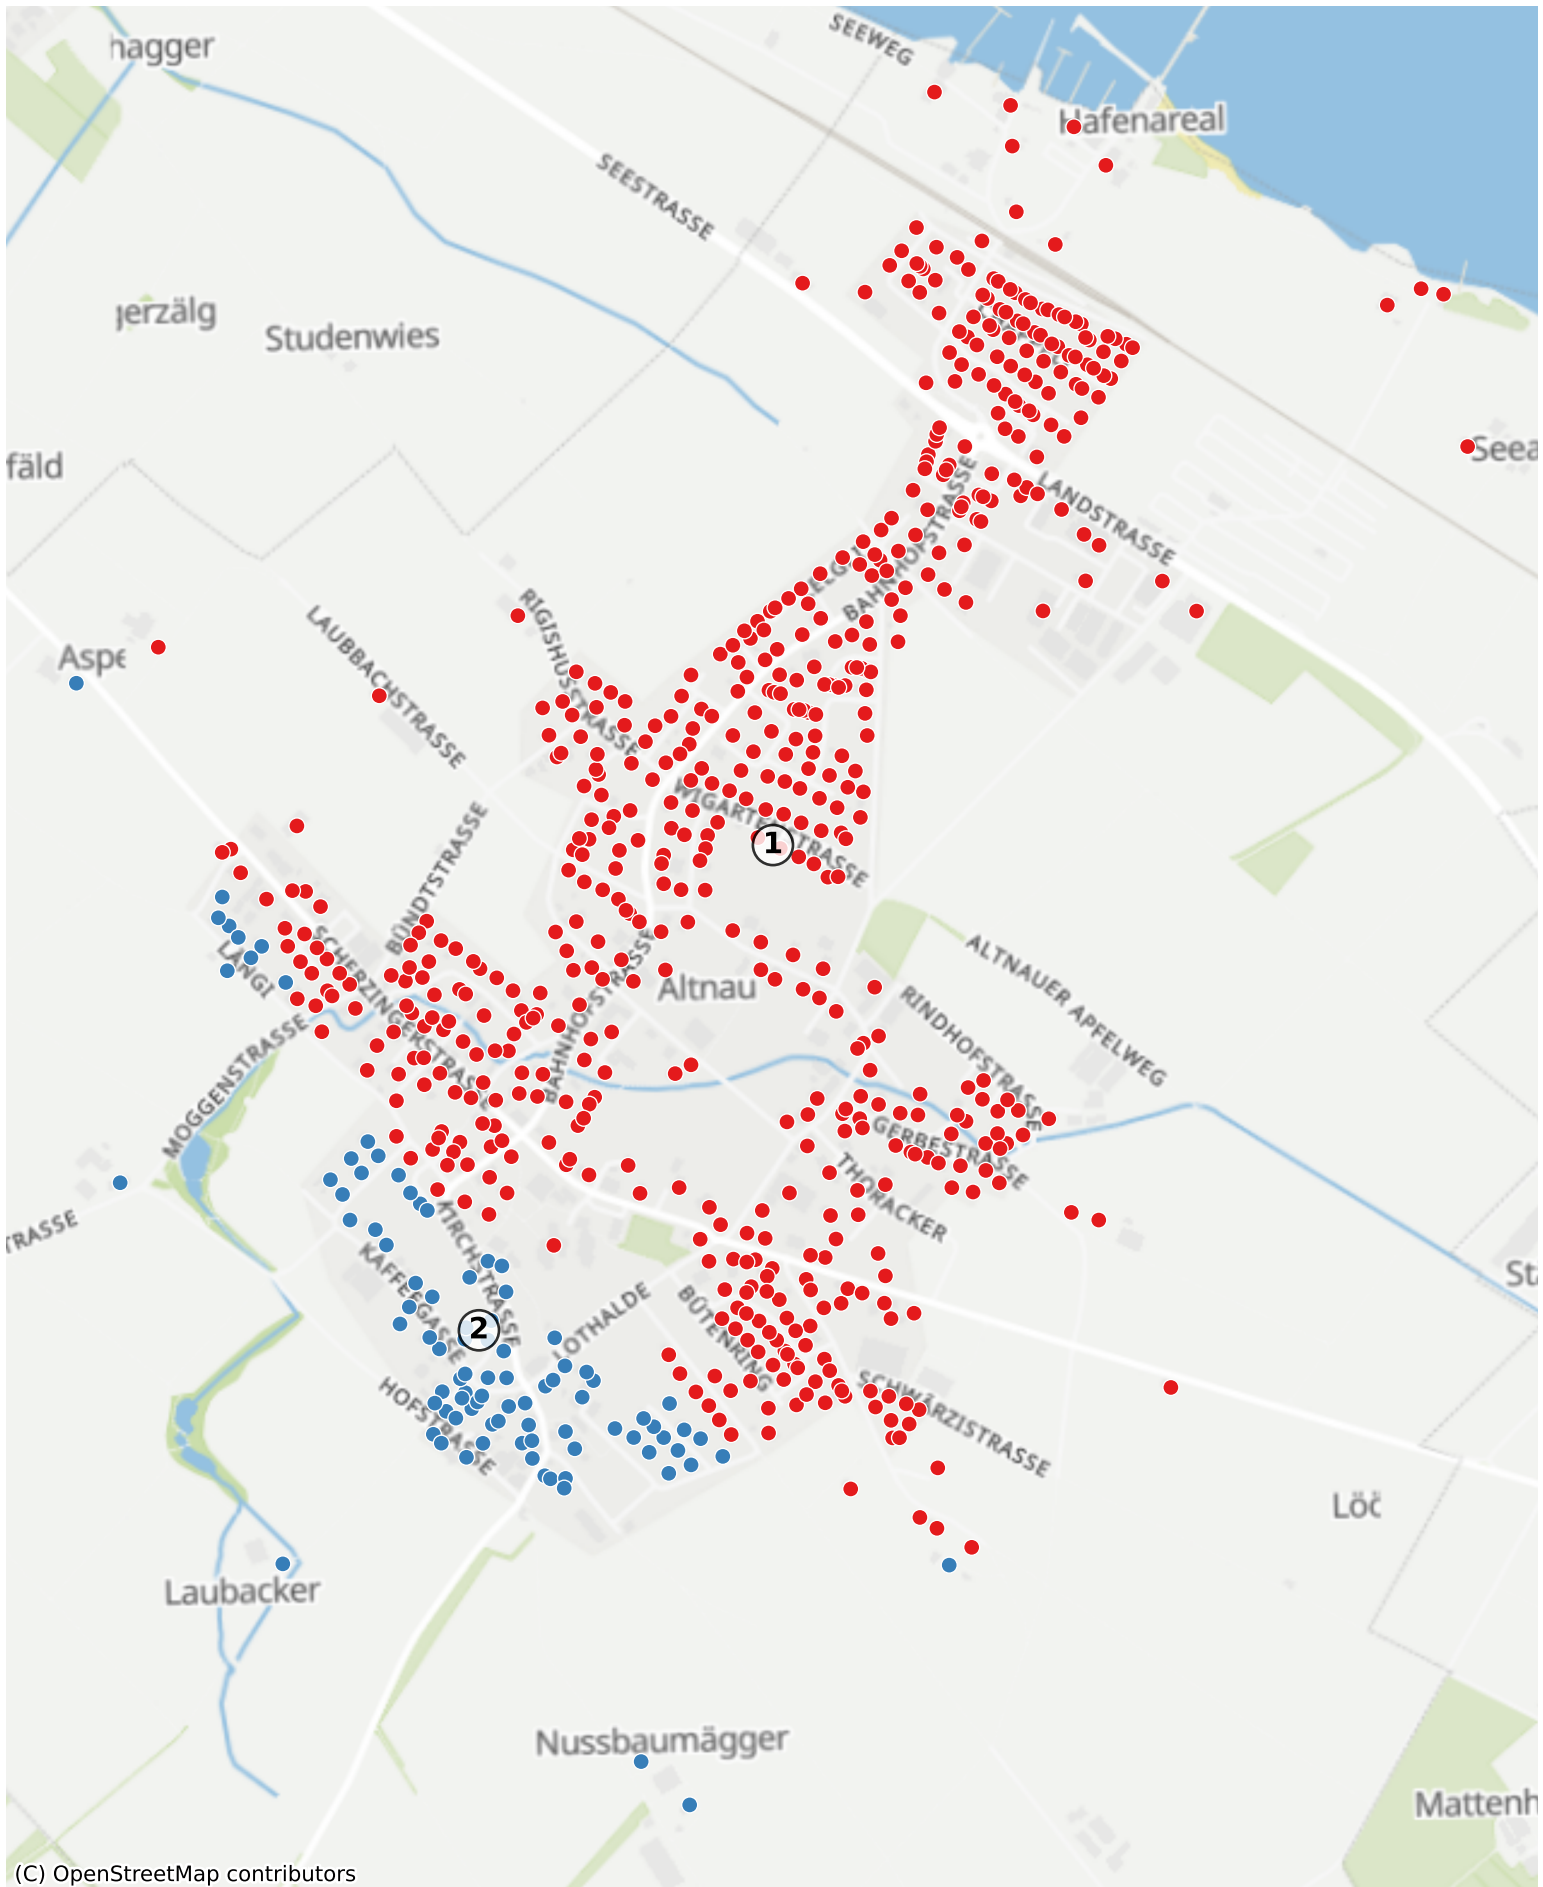

Altnau: 1131 Haushalte

(C) OpenStreetMap contributors